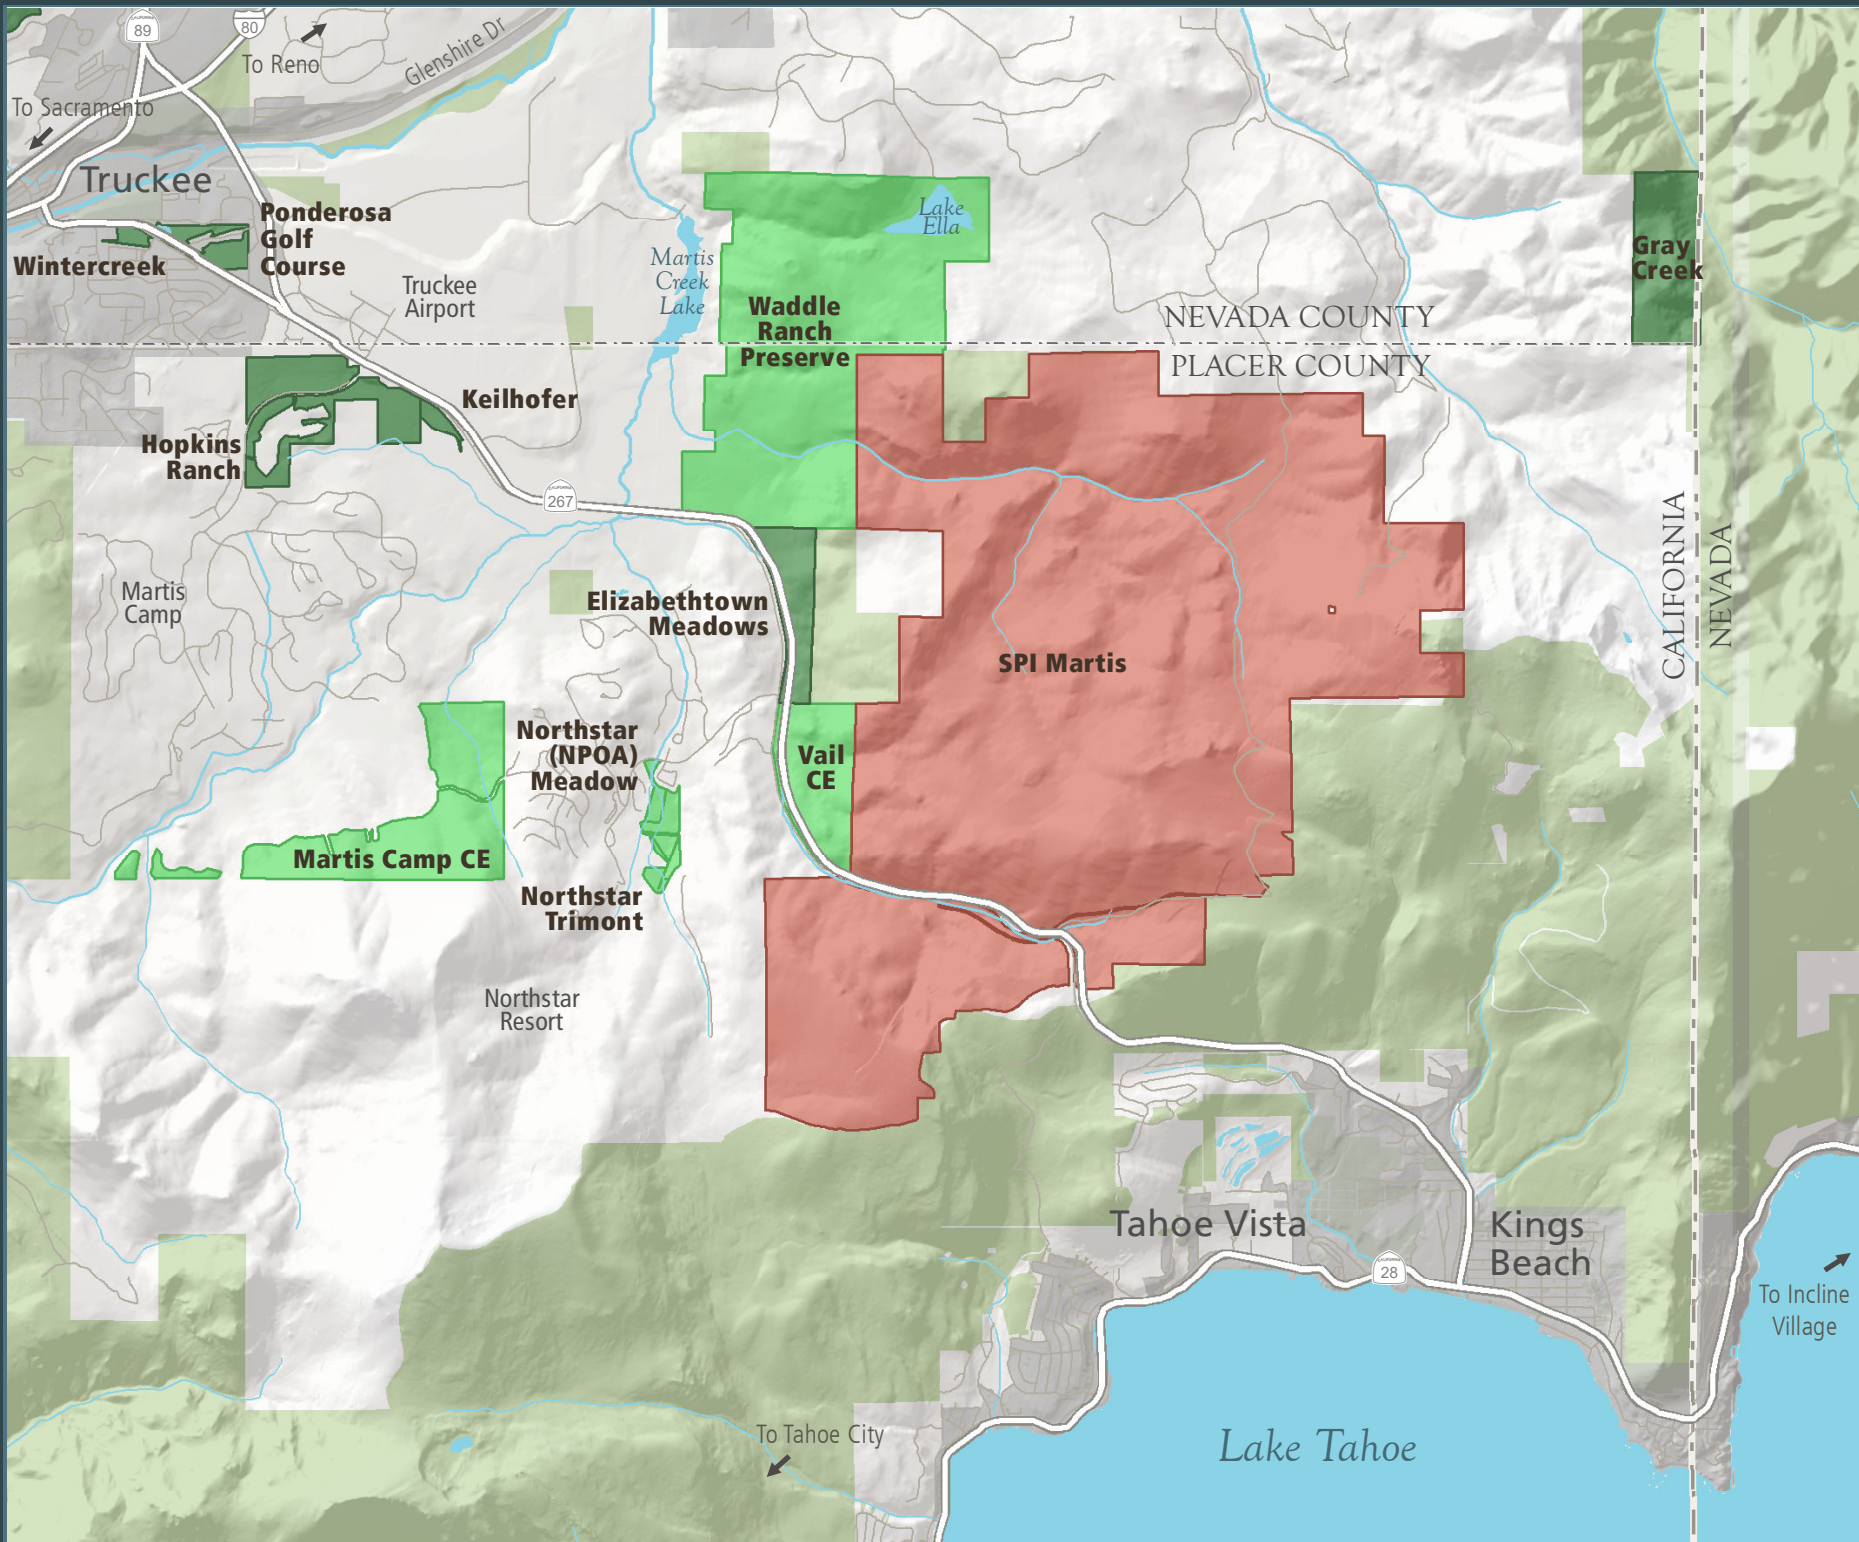

Martis Valley Completed & In Progress Projects, 2017

TDLT Projects

- Completed Acquisitions
- Conservation Easements
- In Progress Projects

Other Features

- Other Protected Lands
- + Urban Area
- County Boundary

CONFIDENTIAL

0 1/2 1 Miles